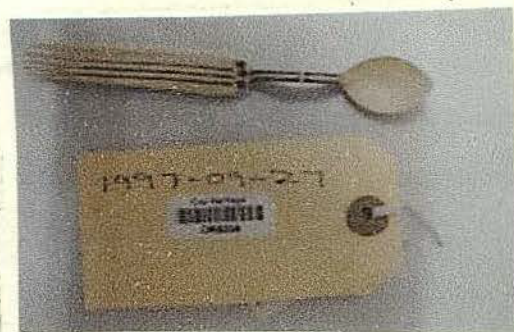

date and place collected:

dimensions:

h: 14.7 cm

diam:

w: 2 cm

mounted:

date executed:

d:

artist name, sex:

medium:

BONE, PIGMENT

use: PROBABLY USED TO SCOOP
SNUFF FROM A SNUFF CONTAINER

purchase / donation / bequest:

price paid: R1,600

insurance value: R1,680 (1997)

authority: