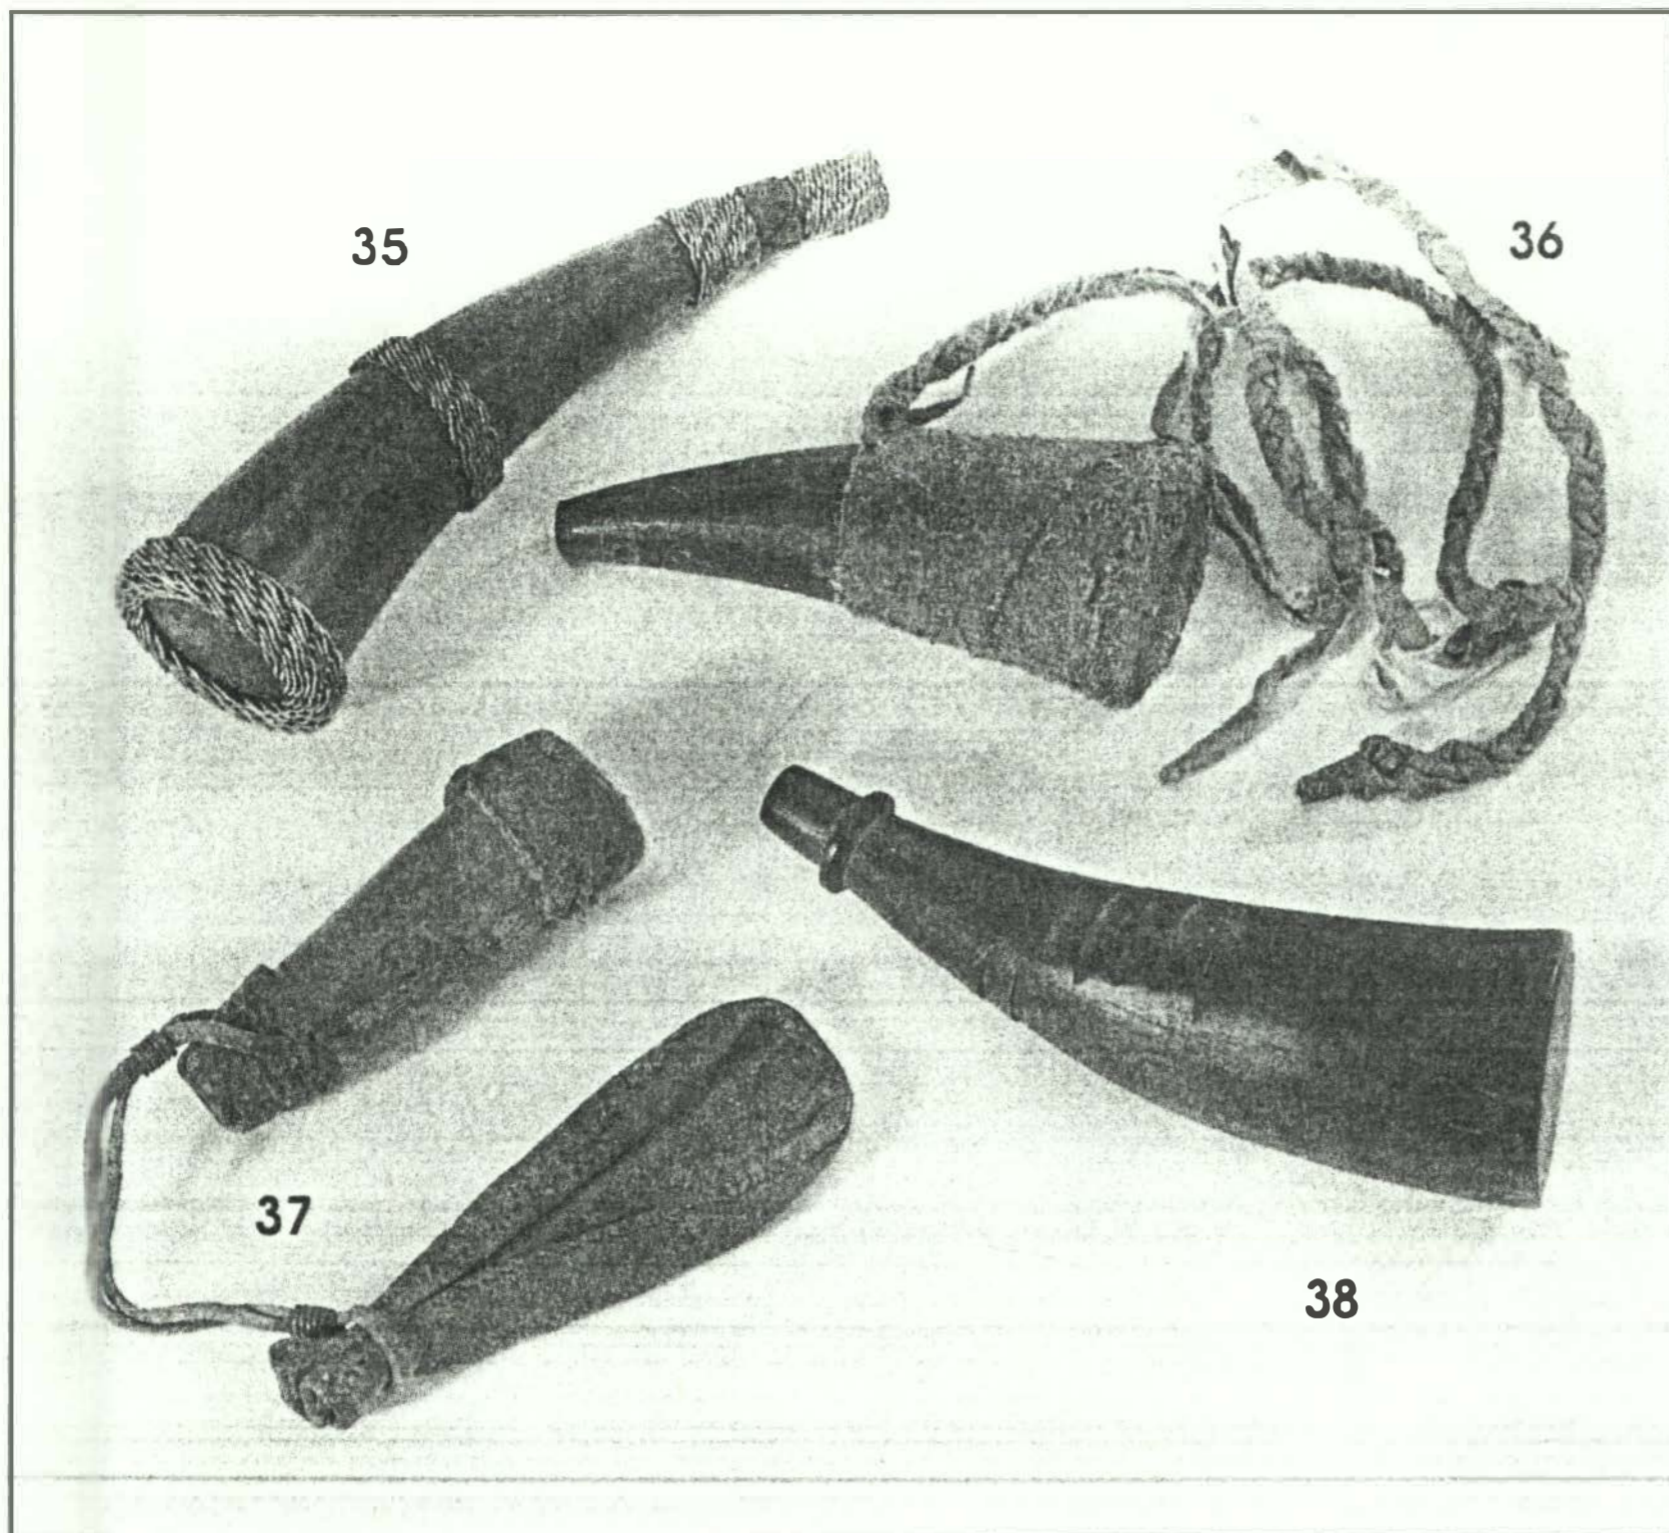

Articles referring to specific works in the collection
are filed in the relevant file, not general file.

35 Snuff-box
 horn, metal(wire),
 copper(wire), wood,
 bamboo
 14,5 x 4 x 4,5
 Southern Africa
 acc no: 1992.11.35