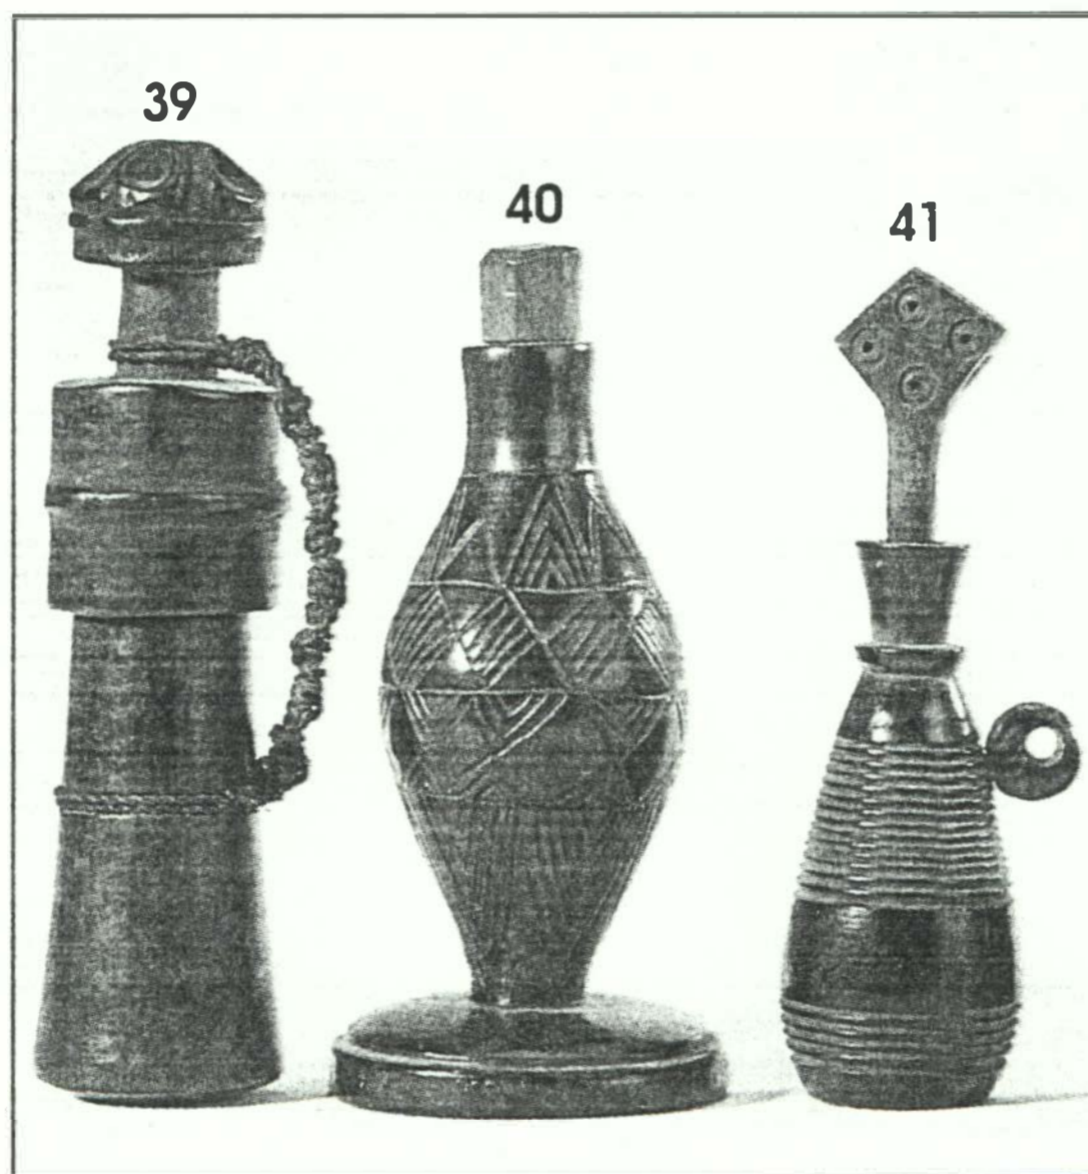

39 Snuff-box
sinew, metal (wire),
wood
10,9 x 3,2 x 3,2
attribution unknown
acc no: 1992.11.46

40 Snuff-box
wood
10,5 x 5 x 5
attribution unknown
acc no: 1992.11.50

41 Snuff-box
wood
10,5 x 3,5 x 3
Tsonga
acc no: 1992.11.44