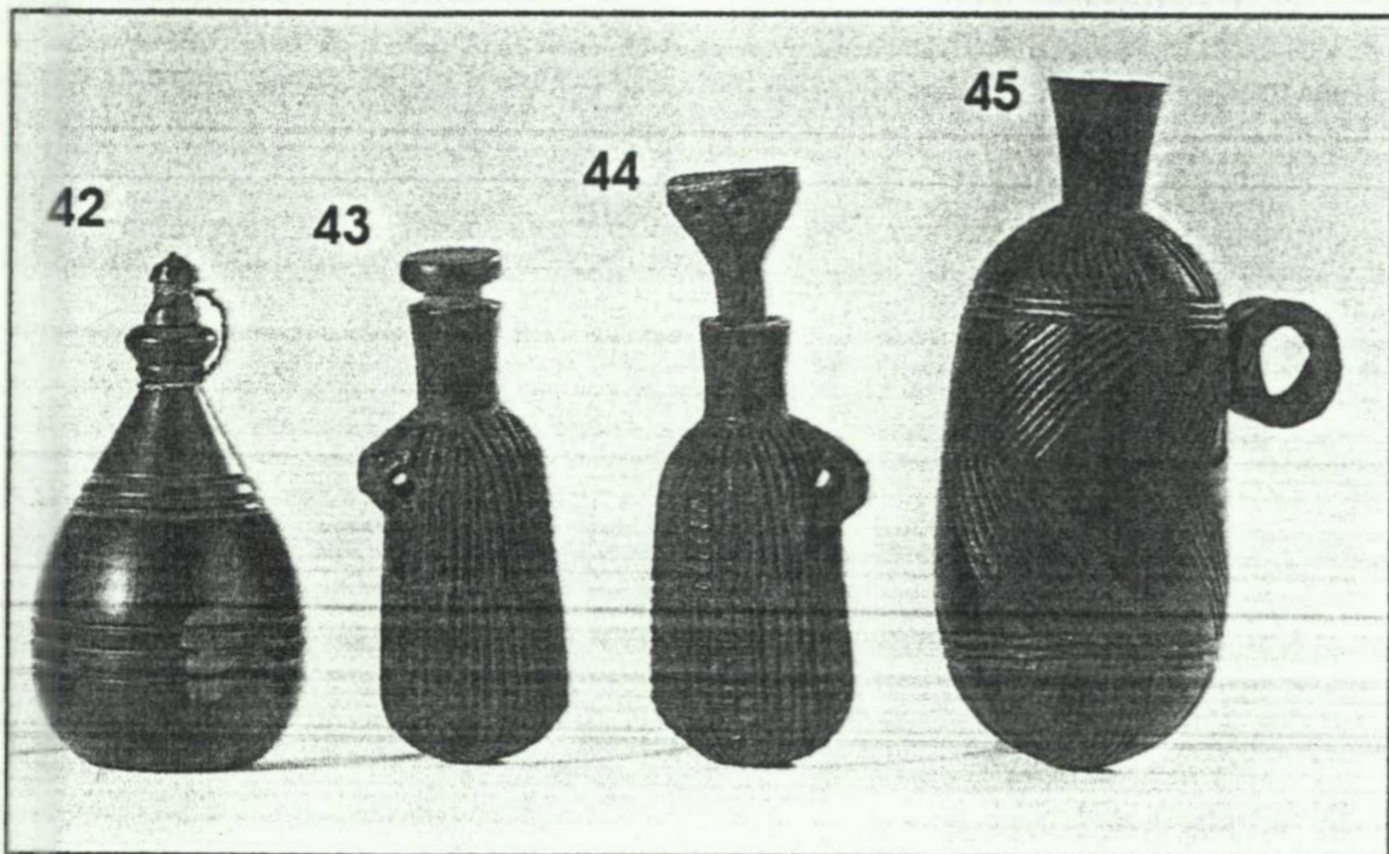

42 Snuff-box
wood, metal(wire)
7 x 3,5 x 3,5
attribution unknown
acc no: 1992.11.49

43 Snuff-box
wood, gourd
7 x 2,8 x 2,5
Tsonga
acc no: 1992.11.45