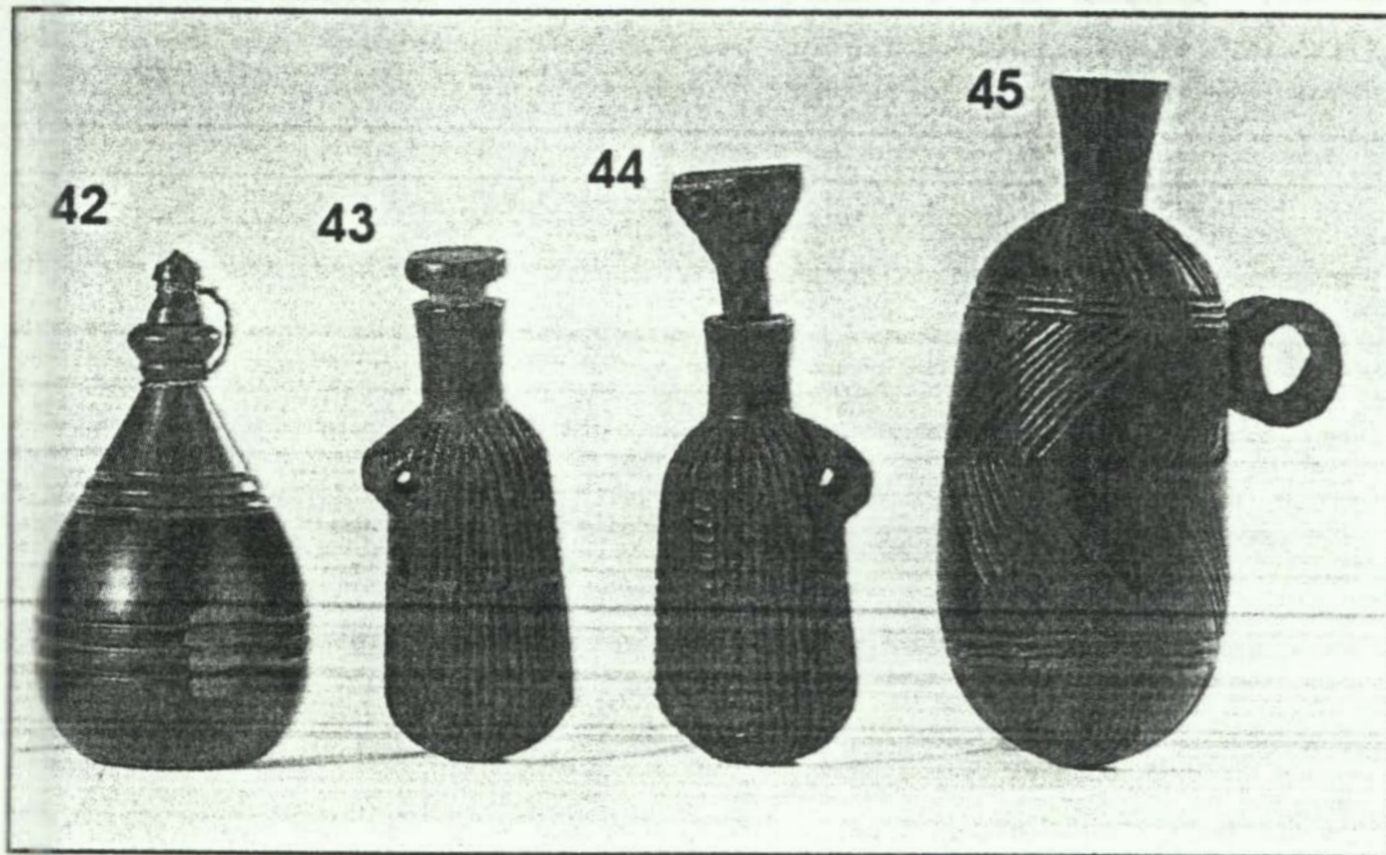

42 Snuff-box
wood, metal(wire)
7 x 3,5 x 3,5
attribution unknown
acc no: 1992.11.49

43 Snuff-box
wood, gourd
7 x 2,8 x 2,5
Tsonga
acc no: 1992.11.45