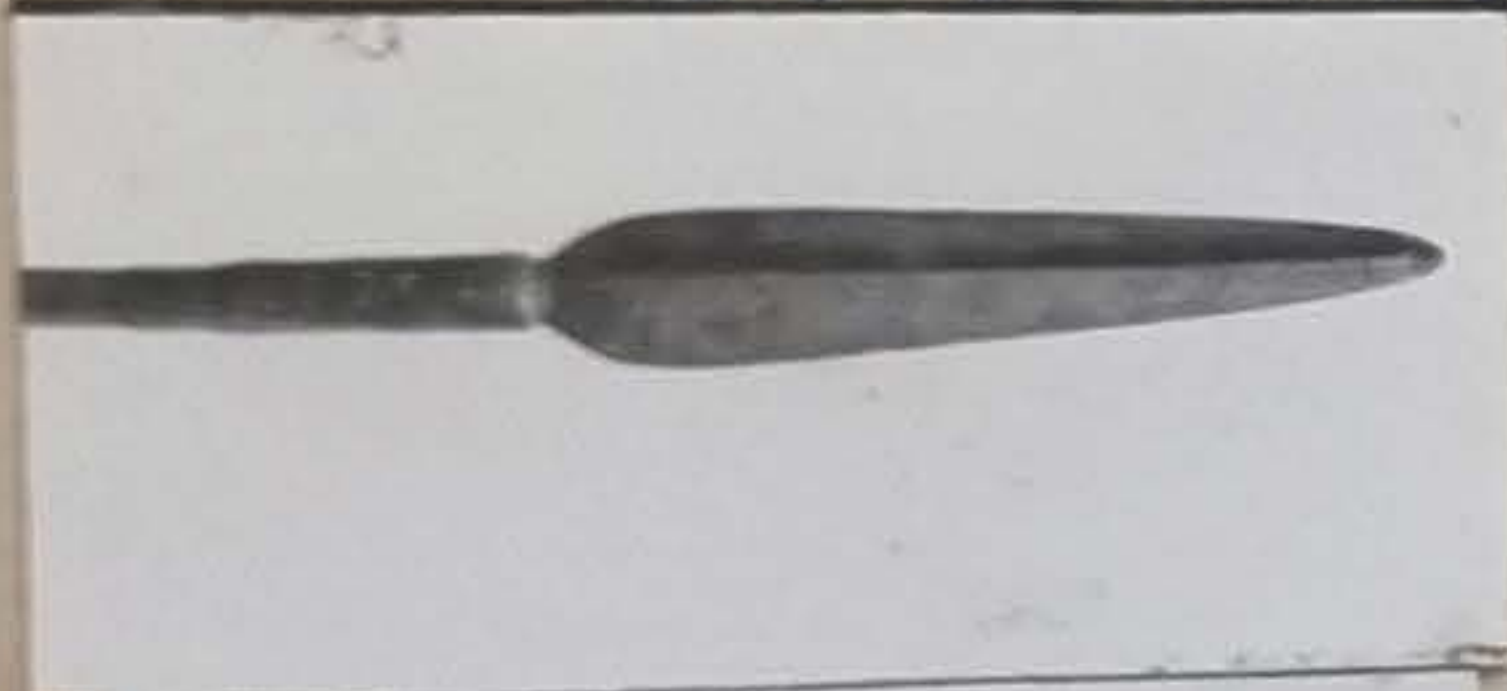

SAM 6649

HLUBI 12

SPEAR

Blade elongated, ogee ^{section}, tang not visible. Wooden shaft tapers to butt end. Skin sleeve over binding at head of shaft.

Said to have belonged to hangalibalele c. 1870

Shaft: L - ~~105.8~~ ^{112.5} cm

Diam top - 2.0 -

" butt - 1.0 -

Head: L - 24.0 cm

Blade W - 4.0 -

Corresp: 15.12.47

S6

PRES:

MR. A.J.H. GOODWIN